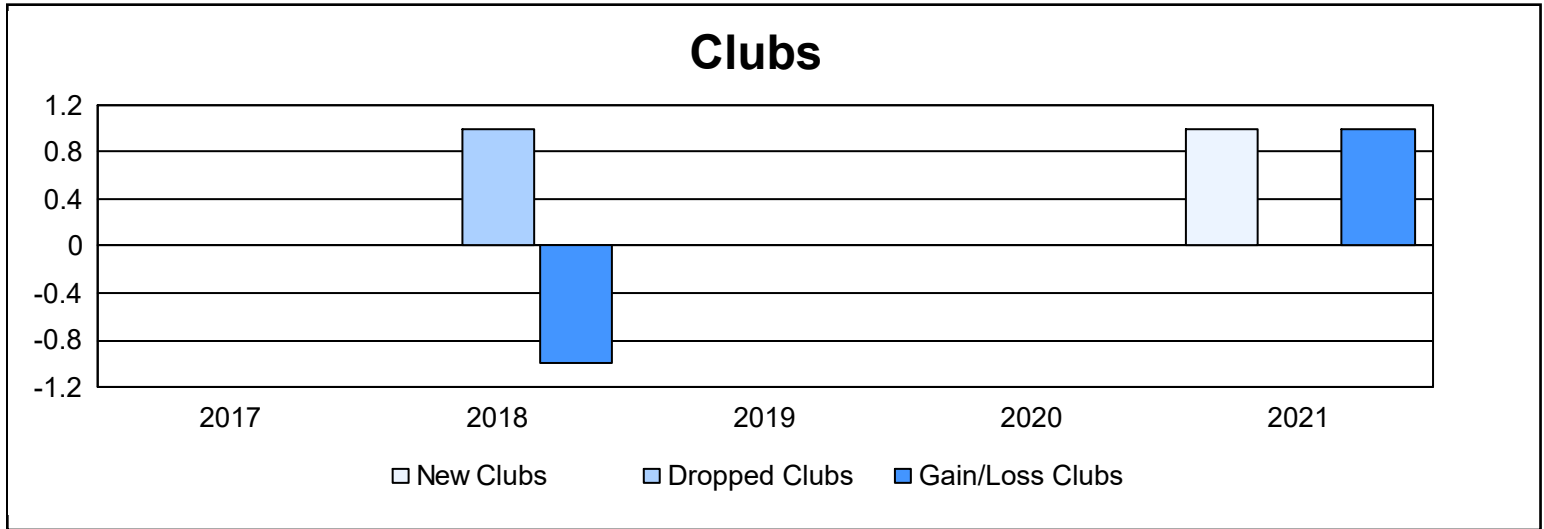

Year	New Clubs	Dropped Clubs	Gain/ Loss Clubs	New Members	Charter Members	Reinstate Members	Transfer Members	Total Member Added	Total Members Dropped	Gain/ Loss Members
2016-2017	0	0	0	163	0	5	4	172	149	23
2017-2018	0	1	-1	133	0	5	8	146	211	-65
2018-2019	0	0	0	134	0	8	2	144	134	10
2019-2020	0	0	0	59	0	4	5	68	141	-73
2020-2021	1	0	1	69	10	11	4	94	202	-108
<b>Average</b>	<b>0</b>	<b>0</b>	<b>0</b>	<b>112</b>	<b>2</b>	<b>7</b>	<b>5</b>	<b>125</b>	<b>167</b>	<b>-43</b>

### Membership Composition June 2021 Cumulative