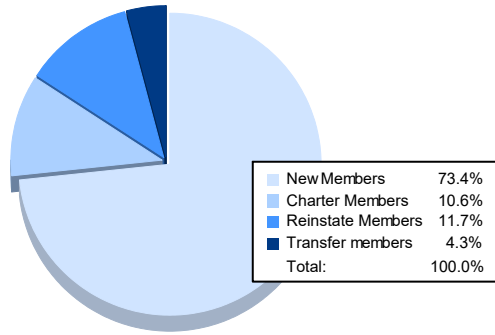

Year	New Clubs	Dropped Clubs	Gain/ Loss Clubs	New Members	Charter Members	Reinstate Members	Transfer Members	Total Member Added	Total Members Dropped	Gain/ Loss Members
2016-2017	0	0	0	163	0	5	4	172	149	23
2017-2018	0	1	-1	133	0	5	8	146	211	-65
2018-2019	0	0	0	134	0	8	2	144	134	10
2019-2020	0	0	0	59	0	4	5	68	141	-73
2020-2021	1	0	1	69	10	11	4	94	202	-108
<b>Average</b>	<b>0</b>	<b>0</b>	<b>0</b>	<b>112</b>	<b>2</b>	<b>7</b>	<b>5</b>	<b>125</b>	<b>167</b>	<b>-43</b>

### Membership Composition June 2021 Cumulative