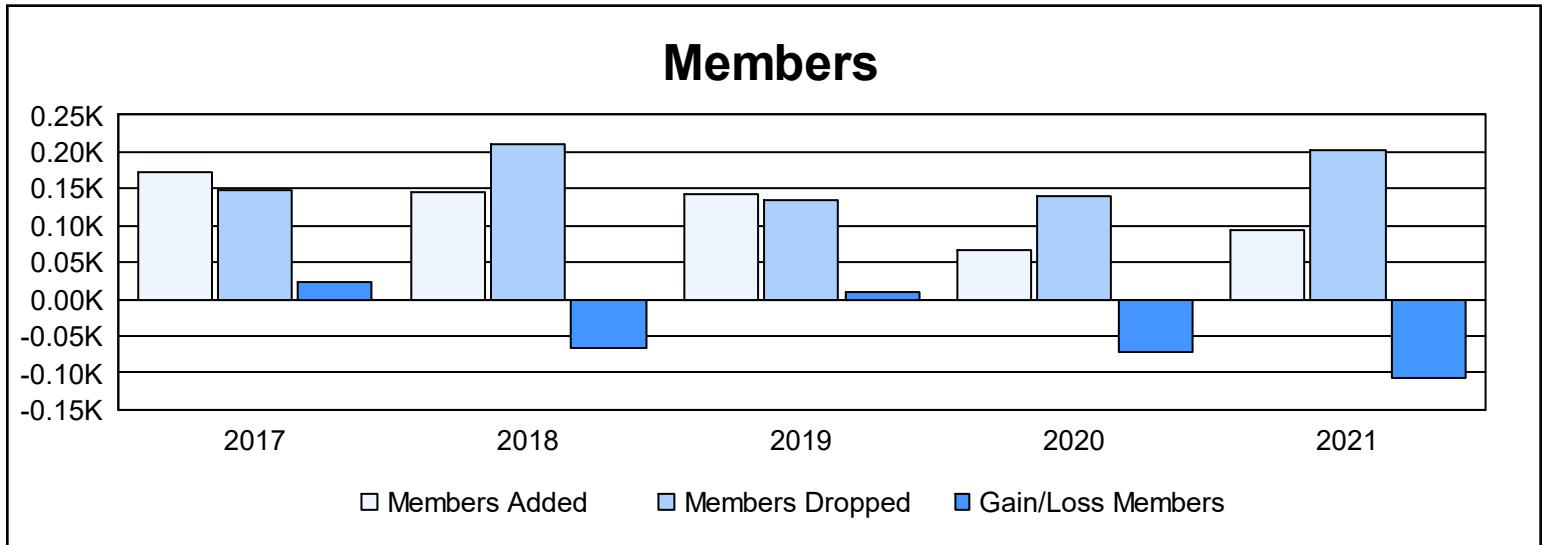

Year	New Clubs	Dropped Clubs	Gain/ Loss Clubs	New Members	Charter Members	Reinstate Members	Transfer Members	Total Member Added	Total Members Dropped	Gain/ Loss Members
2016-2017	0	0	0	163	0	5	4	172	149	23
2017-2018	0	1	-1	133	0	5	8	146	211	-65
2018-2019	0	0	0	134	0	8	2	144	134	10
2019-2020	0	0	0	59	0	4	5	68	141	-73
2020-2021	1	0	1	69	10	11	4	94	202	-108
<b>Average</b>	<b>0</b>	<b>0</b>	<b>0</b>	<b>112</b>	<b>2</b>	<b>7</b>	<b>5</b>	<b>125</b>	<b>167</b>	<b>-43</b>

### Membership Composition June 2021 Cumulative